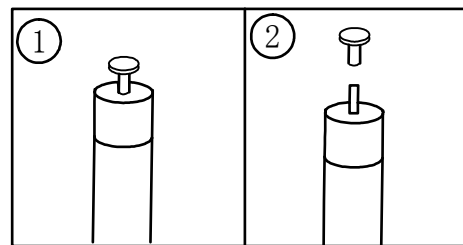

## Natural Home III

①

②

③

④

⑤

⑥

1X  D9\*45cm

1X  D40\*12cm

1X  D40cm

F

G

H

2X  D10\*90mm (2)

Remove the black cap on screw of post before build up the tree