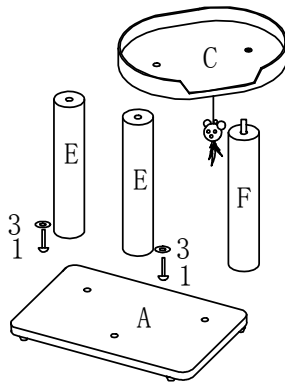

## Natural Home III

①

②

③

④

⑤

⑥

1X  D9\*45cm

1X  D40\*12cm

1X  D40cm

F

G

H

2X  D10\*90mm (2)

Remove the black cap on screw of post before build up the tree