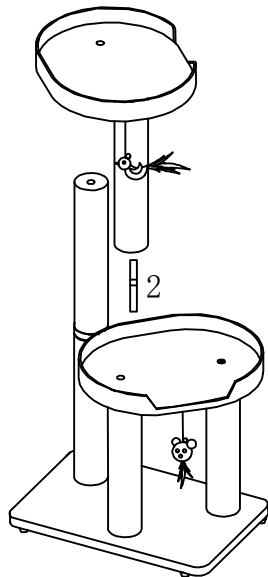

## Natural Home III

①

②

③

④

⑤

⑥

1X  D9\*45cm

1X  D40\*12cm

1X  D40cm

F

G

H

2X  D10\*90mm (2)

Remove the black cap on screw of post before build up the tree