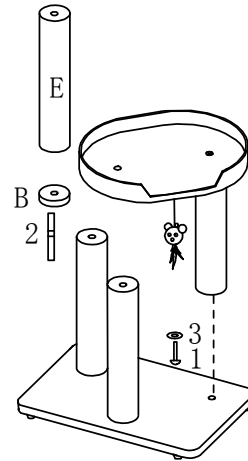

## Natural Home III

①

②

③

④

⑤

⑥

1X  D9\*45cm

1X  D40\*12cm

1X  D40cm

F

G

H

2X  D10\*90mm (2)

Remove the black cap on screw of post before build up the tree