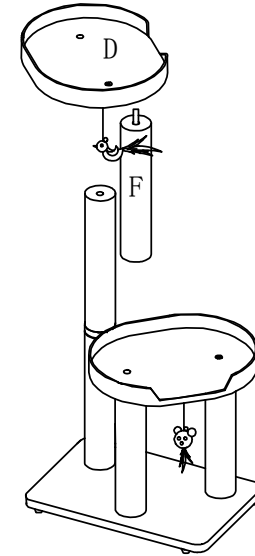

## Natural Home III

①

②

③

④

⑤

⑥

1X  D9\*45cm

1X  D40\*12cm

1X  D40cm

F

G

H

2X  D10\*90mm (2)

Remove the black cap on screw of post before build up the tree