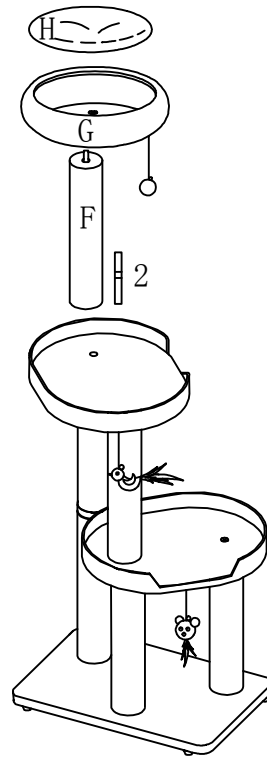

## Natural Home III

①

②

③

④

⑤

⑥

1X  D9\*45cm

1X  D40\*12cm

1X  D40cm

F

G

H

2X  D10\*90mm (2)

Remove the black cap on screw of post before build up the tree